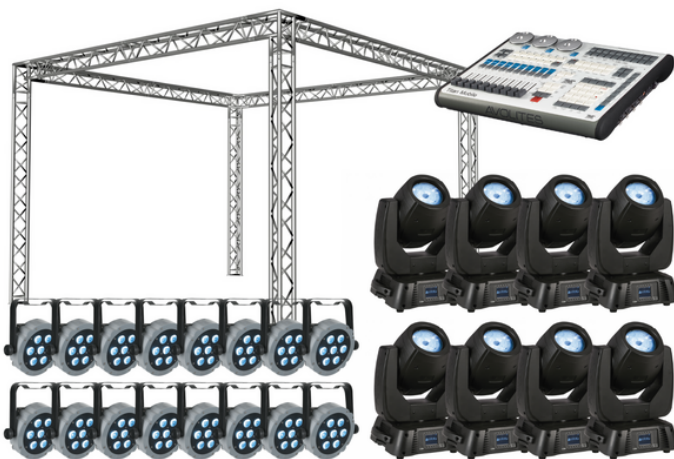

Lighting sets

Lighting set 5

€150,00

- 10x MG lighting Accu Par wireless par spot
- Wolfmix W1 DMX Controller
- Cables

Lighting set 6

€355,00

- 6m Prolyte X30d truss bridge
- 2x Showtec truss stand
- 1x Backdrop black
- 4x DCB Pro 17R spot/beam/wash moving head
- 5x Showtec Tri Par 7
- 1x American DJ Entour Faze fazer
- Wolfmix W1 DMX Controller
- Cables