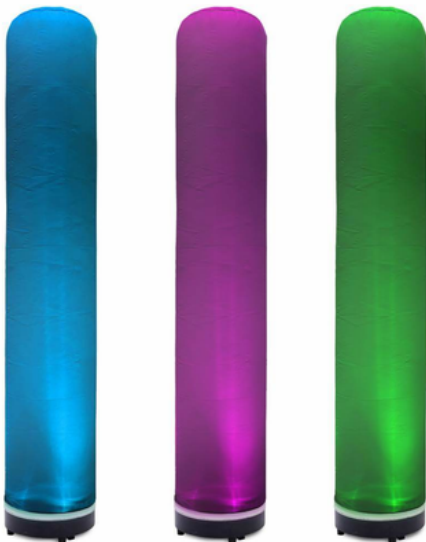

Showtec Aircone mk1