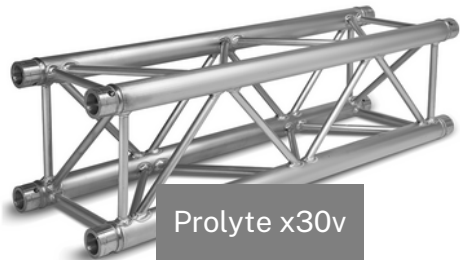

Showtec Stage deck 2x1m

Showtec Stage legs

High gloss DJ booth

ADJ pro event table

Prolyte x30d

Prolyte x30v

Prolyte x30d circle 3m

Truss			Prijs ex. BTW
TRPLX30D029	Prolyte	X30d 0,29m truss	2,00
TRPLX30D050	Prolyte	X30d 0,50m truss	2,50
TRPLX30D071	Prolyte	X30d 0,71m truss	2,75
TRPLX30D100	Prolyte	X30d 1,00m truss	3,00
TRPLX30D200	Prolyte	X30d 2,00m truss	6,00
TRPLX30D300	Prolyte	X30d 3,00m truss	9,00
TRPLX30D2WAY	Prolyte	X30d corner 2-way	12,50
TRPLX30D3WAY	Prolyte	X30d corner 3-way	12,50
TRPLX30DTJOINT	Prolyte	X30d T-joint	12,50
TRPLX30D4WAY	Prolyte	X30d corner 4-way	12,50
TRPLX30DCIRCLE	Prolyte	X30d circle 3m, 4 cuts	125,00
TRPLX30V021	Prolyte	X30v 0,29m truss	2,50
TRPLX30V050	Prolyte	X30v 0,50m truss	3,00
TRPLX30V079	Prolyte	X30v 0,71m truss	3,50
TRPLX30V100	Prolyte	X30v 1,00m truss	4,00
TRPLX30V200	Prolyte	X30v 2,00m truss	8,00
TRPLX30V2WAY	Prolyte	X30v corner 2-way	15,00
TRPLX30V3WAY	Prolyte	X30v corner 3-way	15,00
TRPLX30VTJOINT	Prolyte	X30v T-joint	15,00
TRPLX30VCIRCLE	Prolyte	X30v circle 2m, 4 cuts	150,00
TRPLST050	Prolyte	Single tube 0,50m	1,50
TRPLST100	Prolyte	Single tube 1,00m	2,00
TRPLST150	Prolyte	Single tube 1,50m	2,50
TRSCAFFCL		Scaff clamp double	2,00

Rigging & baseplates		Prijs ex. BTW
RIGTSTAND	Truss stand wind up	17,50
RIGHOIST	Chain hoist in flightcase	15,00
RIGSHACKLE	Shackle multiple sizes	1,50
RIGBEAMCL	Beam clamp 1,5T	5,00
AURIALPL	ALP lift 7,5m	40,00
AURIGUILL	GUIL line array lift 6m	45,00
RIGBP30S	Baseplate for truss 30x30cm silver	5,00
RIGBP60B	Baseplate for truss 60x60cm black	12,50
RIGBP80B	Baseplate for truss 80x80cm black	15,00
RIGBP100S	Baseplate for truss 100x100cm silver	17,50
RIGTENTC	Tent Clamp	1,50
RIGSTRAIN	Showtec RainCover (e.g. for moving head)	15,00