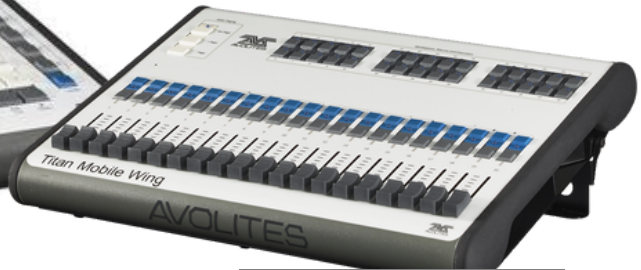

Showtec Titan Strobe

MG COB200 LED

Showtec Aircone mk1

String light 15m

Avolites Titan Mobile

Wing for Titan Mobile

Showmaster 48

Elation MIDICON 2