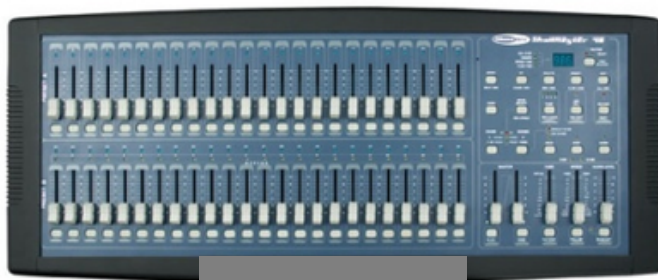

Showtec Titan Strobe

MG COB200 LED

Showtec Aircone mk1

String light 15m

Avolites Titan Mobile

Wing for Titan Mobile

Showmaster 48

Elation MIDICON 2