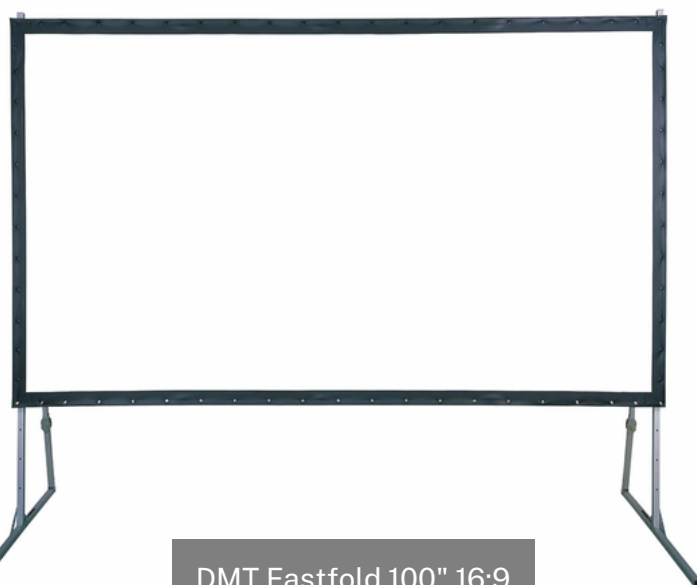

DMT Fastfold 100" 16:9

Video equipment			Prijs ex. BTW
VIDSCR16-9	DMT	FastFold screen front + rear projection 100" 16:9	100,00
VIDSCR4-3	DMT	FastFold screen front + rear projection 120" 4:3	150,00
VIDBEAMOPTO	Optoma	Short throw 4:3 beamer, 3000 ANSI lumen	75,00
VIDBEAMEPSON	Epson	EB-4850WU beamer, 4000 ANSI lumen	150,00
VIDSAMSTV	Samsung	65" TV screen	125,00
VIDSAMSBR	Samsung	Bracket for 65" TV screen	7,50
VIDHDMISPLIT		HDMI signal splitter	5,00
VIDHDMISWITCH		HDMI switch unit	5,00
VIDCABLE1		HDMI cable 1,5m	1,00
VIDCABLE2		HDMI cable 3m	2,00
VIDCABLE3		HDMI cable 5m	3,00
VIDCABLE4		HDMI cable 10m	5,00
VIDCABLE5		HDMI cable 15m	7,50